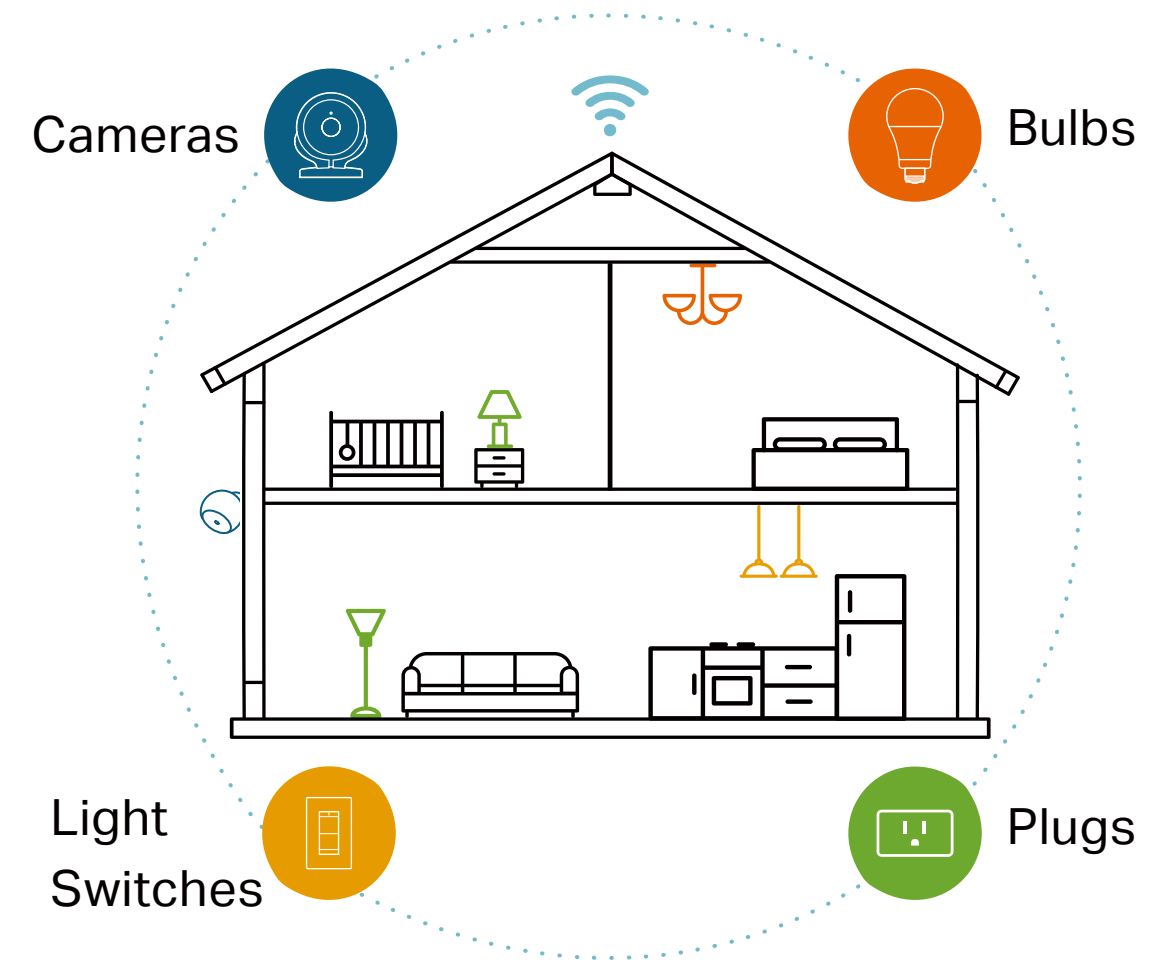

Highlights

Smart and Stylish

Replace other bulbs with a smart, energy efficient LED filament bulb that's more intelligent and can be controlled from anywhere with the Kasa Smart app or with simple voice commands via Google Assistant, Alexa or SmartThings.

*The Alexa and Google Assistant are not available in all languages and countries.

Energy Efficiency

Consumes 80% less power than an incandescent bulb. Set schedules and monitor energy consumption through the Kasa Smart app for even more efficiency.

Highlights

Device Grouping

Use Grouping to combine your Kasa devices with other Kasa Smart devices for seamless control with one single tap on your smartphone.

Your Home. One App.

With the Kasa Smart app, you can easily access and control smart plugs, cameras, light switches, bulbs and more. Checking in on your home is only a few taps away.

Learn more at www.kasasmart.com

Features

Ease of Use

- No Hub Required – Connect to your existing Wi-Fi router with no extra hub required
- Easy Setup – Download the Kasa Smart app and follow the setup instructions for your bulb
- Remote Control – Control your smart bulbs from anywhere with the free Kasa Smart app
- Scheduling – Set schedules to turn on/off the smart bulbs at any chosen time for your convenience
- Multi-scene – Save your light settings as different scenes to enjoy instant access to them
- Smart Actions – With Smart Actions, your Kasa devices can work together to create a smarter smart home